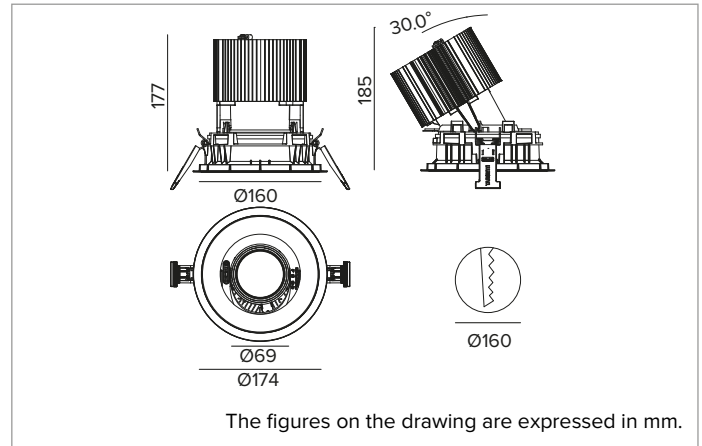

1T8602EL | CCTEVO ARCHITECTURAL 160

Adjustable recessed LED projector in a trim version

		3500K	H(m)	D(m)	E _{max} (lx)	
		Ra90		33°		
		Fixture Power	74W	1	0.60	14930
		Source Flux	7803lm	2	1.20	3732
		Fixture Flux	5660lm	3	1.80	1659
		Efficacy	77lm/W	4	2.40	933
TS1281	I _{max} =1913cd/klm	I _{max}	14930cd	5	3.00	597

Optic: REFLECTOR

Beam angles: FL (33°)

Optical efficiency: 73%

Fixture flux: 5660lm

Luminous efficacy: 77lm/W

Photobiological safety: Compliant with RG1 low risk group

MECHANICAL CHARACTERISTICS

Die-cast white painted anodised aluminium body and dissipator. White colour cover. The optical unit can be adjusted up to 30° on the vertical plane with a mechanical beam locking system and a graduated scale, and 358° on the horizontal plane. Trim version with an integrated white ring.

Colour and finish: Plaster white

Weight: 1.45Kg

Version: TRIM HO

Degree of protection: IP20 for recessed part

Degree of protection: IP40 for exposed part

ELECTRICAL CHARACTERISTICS

Integrated electronic ON-OFF driver.