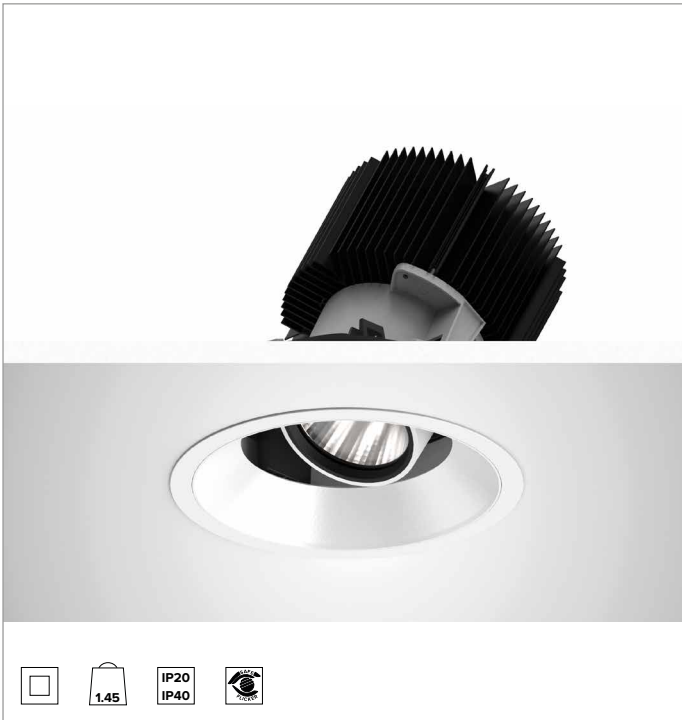

1T8602EL | CCTEVO ARCHITECTURAL 160

Adjustable recessed LED projector in a trim version

		3500K	H(m)	D(m)	E _{max} (lx)	
		Ra90		33°		
		Fixture Power	74W	1	0.60	14930
		Source Flux	7803lm	2	1.20	3732
		Fixture Flux	5660lm	3	1.80	1659
		Efficacy	77lm/W	4	2.40	933
TS1281	I _{max} =1913cd/klm	I _{max}	14930cd	5	3.00	597

CCT nominal: 3500K

Lifetime (L80/B10): >50000h tq +25°C

ILLUMINOTECHNICAL CHARACTERISTICS

FL - precision optics with a black silicone cut off ring. Version with a convex faceted highly reflective anodised aluminium reflector and a holographic diffusion filter. UGR<19 (EN 12464-1).

Optic: REFLECTOR

Beam angles: FL (33°)

Optical efficiency: 73%

Fixture flux: 5660lm

Luminous efficacy: 77lm/W

Photobiological safety: Compliant with RG1 low risk group

MECHANICAL CHARACTERISTICS

Die-cast white painted anodised aluminium body and dissipator. White colour cover. The optical unit can be adjusted up to 30° on the vertical plane with a mechanical beam locking system and a graduated scale, and 358° on the horizontal plane. Trim version with an integrated white ring.

Colour and finish: Plaster white

Weight: 1.45Kg

Version: TRIM HO

Degree of protection: IP20 for recessed part

Degree of protection: IP40 for exposed part

ELECTRICAL CHARACTERISTICS

Integrated electronic ON-OFF driver.